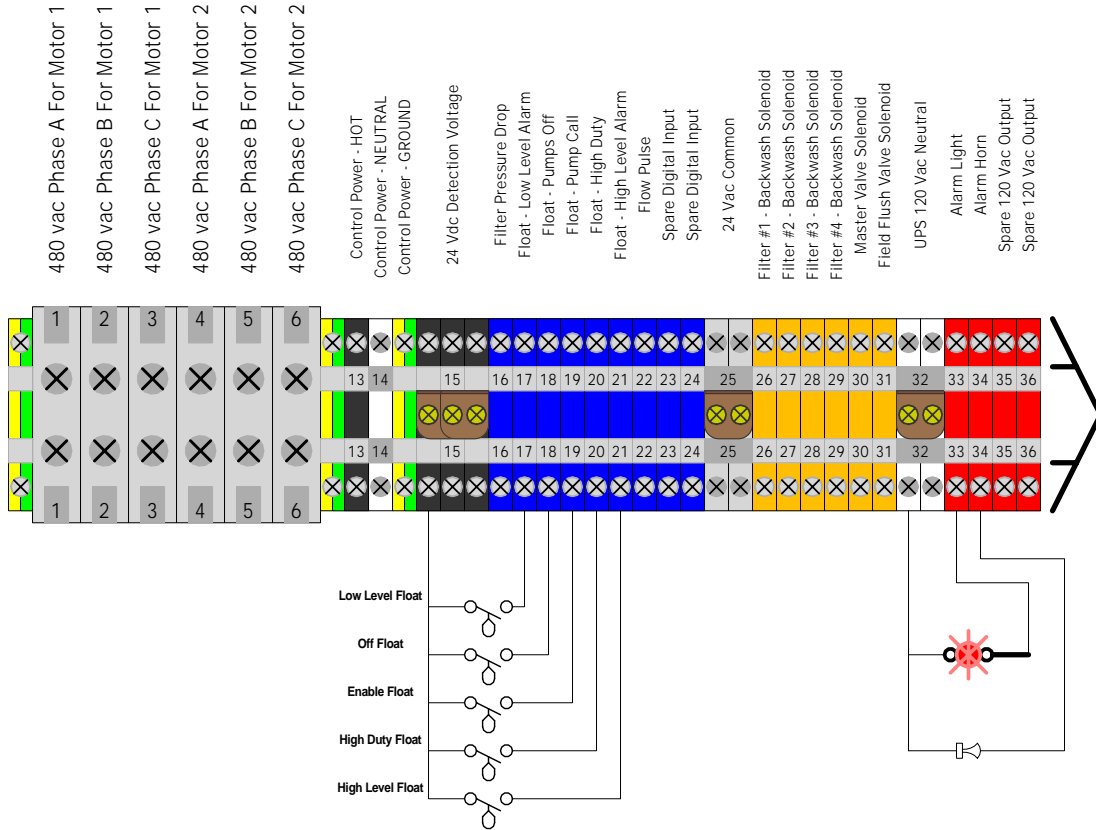

DiPS 424 - JUNCTION BOX TERMINAL STRIP

TEI Controls - July 1, 2008

24 Vac Control Signals To The Solenoids Of The Dosing Blocks

24 Vac Com
For Block Solenoids